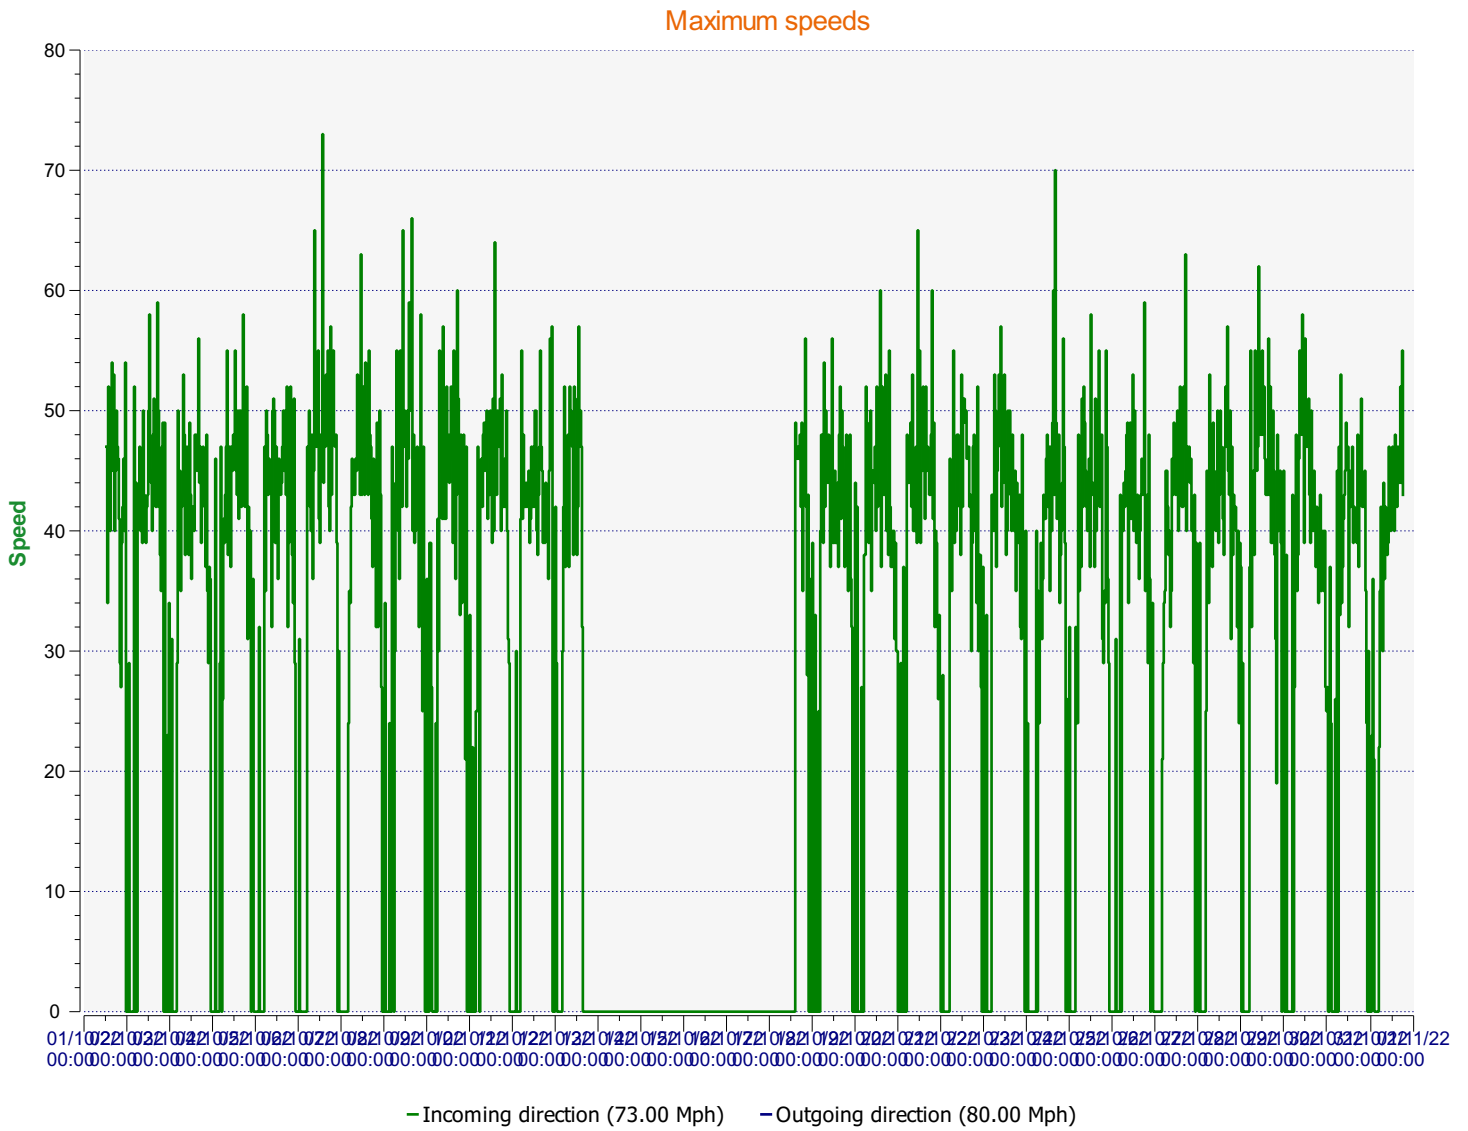

Location:

Comments:

Start date: Saturday, October 1, 2022 12:30 PM
End date: Monday, October 31, 2022 6:00 PM

Location:

Comments:

Start date: Saturday, October 1, 2022 12:30 PM
End date: Monday, October 31, 2022 6:00 PM

Location:

Comments:

Incoming vehicles

- <= 30 Mph : 8,549 - (58.28 %)
- 31 - 35 Mph : 2,955 - (20.14 %)
- 36 - 40 Mph : 1,813 - (12.36 %)
- 41 - 45 Mph : 835 - (5.69 %)
- 46 - 65 Mph (et +) : 518 - (3.53 %)

Comments:

Speed percentiles (incoming)

V30: 25.00Mph **V50:** 28.00Mph **V85:** 38.00Mph

Start date: Saturday, October 1, 2022 12:30 PM
End date: Monday, October 31, 2022 6:00 PM

Location:

Comments:

Speed percentile(outgoing)