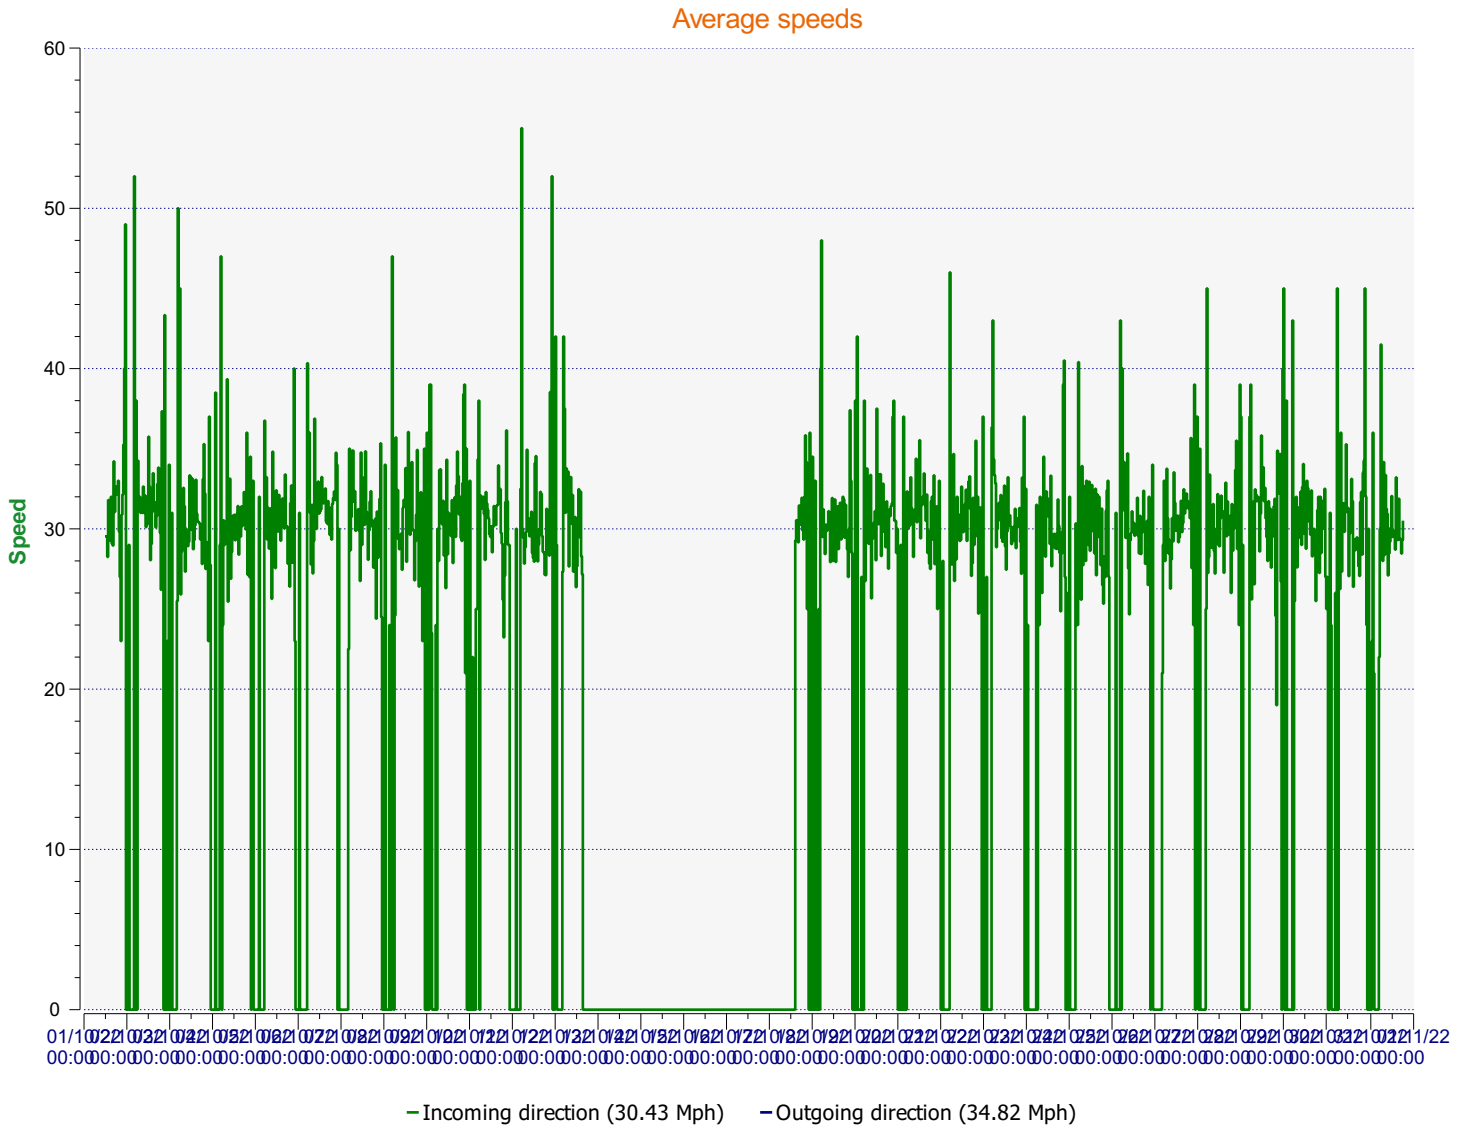

Start date: Saturday, October 1, 2022 12:30 PM
End date: Monday, October 31, 2022 6:00 PM

Location:

Comments: