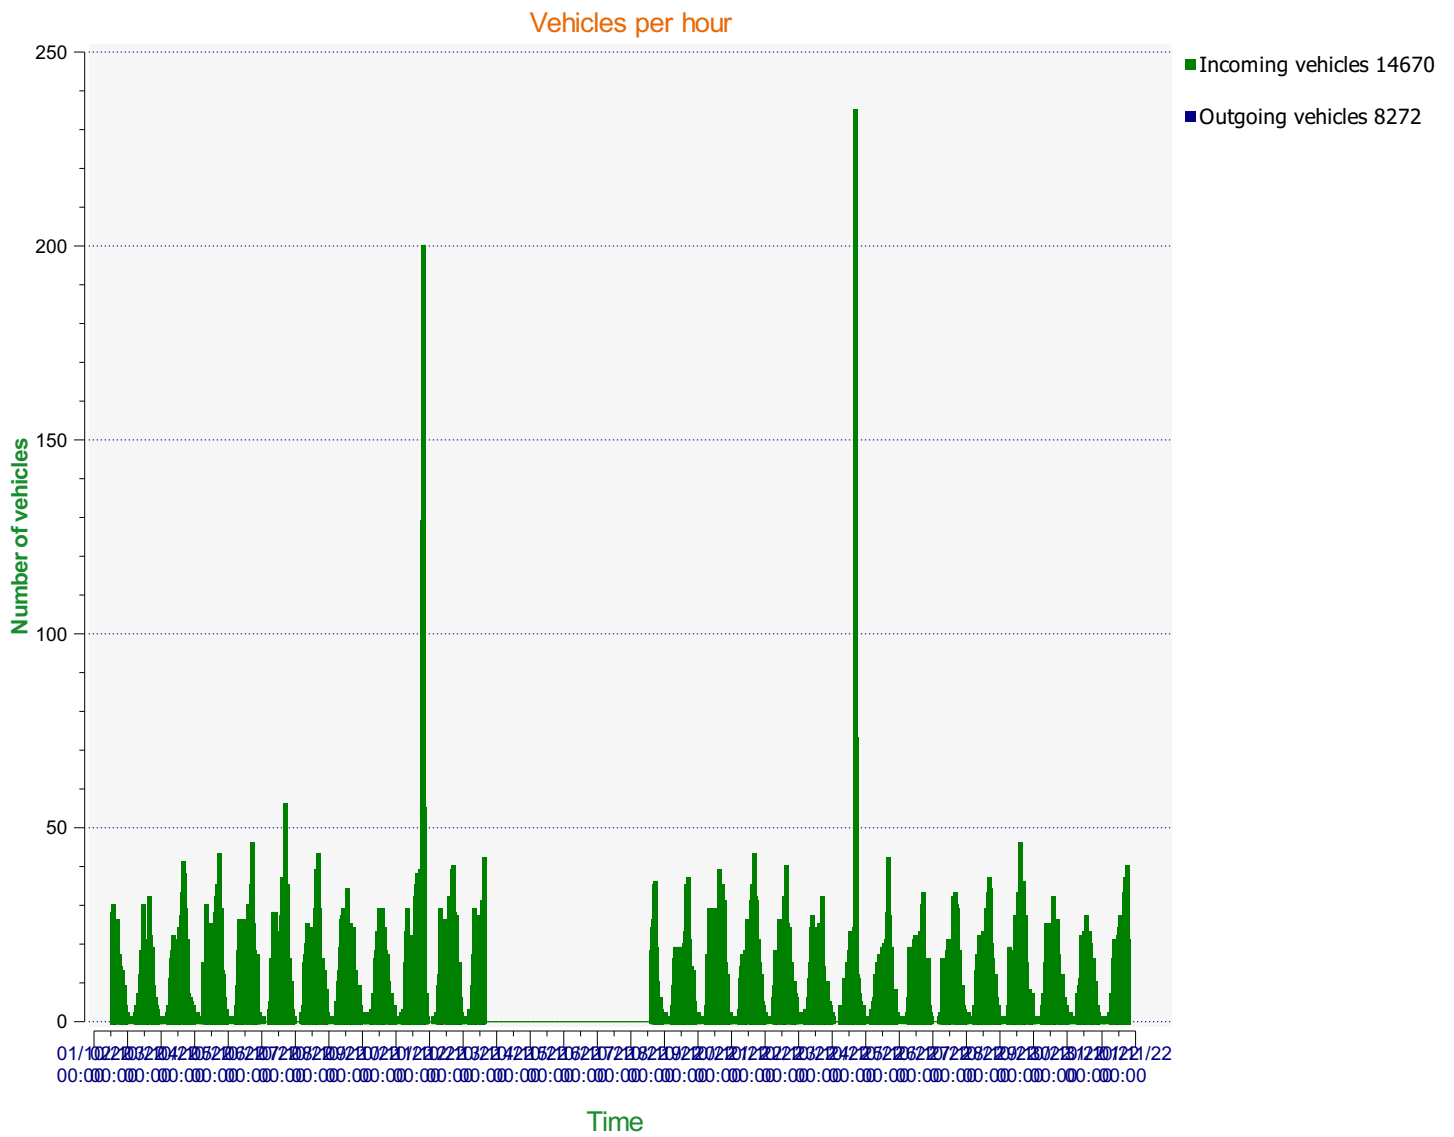

Location:

Comments:

Start date: Saturday, October 1, 2022 12:30 PM
End date: Monday, October 31, 2022 6:00 PM

Location:

Comments:

Start date: Saturday, October 1, 2022 12:30 PM
End date: Monday, October 31, 2022 6:00 PM

Location:

Comments:

Incoming vehicles

- <= 30 Mph : 8,549 - (58.28 %)
- 31 - 35 Mph : 2,955 - (20.14 %)
- 36 - 40 Mph : 1,813 - (12.36 %)
- 41 - 45 Mph : 835 - (5.69 %)
- 46 - 65 Mph (et +) : 518 - (3.53 %)

Comments:

Speed percentiles (incoming)

V30: 25.00Mph **V50:** 28.00Mph **V85:** 38.00Mph

Start date: Saturday, October 1, 2022 12:30 PM
End date: Monday, October 31, 2022 6:00 PM

Location:

Comments:

Speed percentile(outgoing)

V30: 30.00Mph **V50:** 33.00Mph **V85:** 41.00Mph

Start date: Saturday, October 1, 2022 12:30 PM
End date: Monday, October 31, 2022 6:00 PM

Location:

Comments: