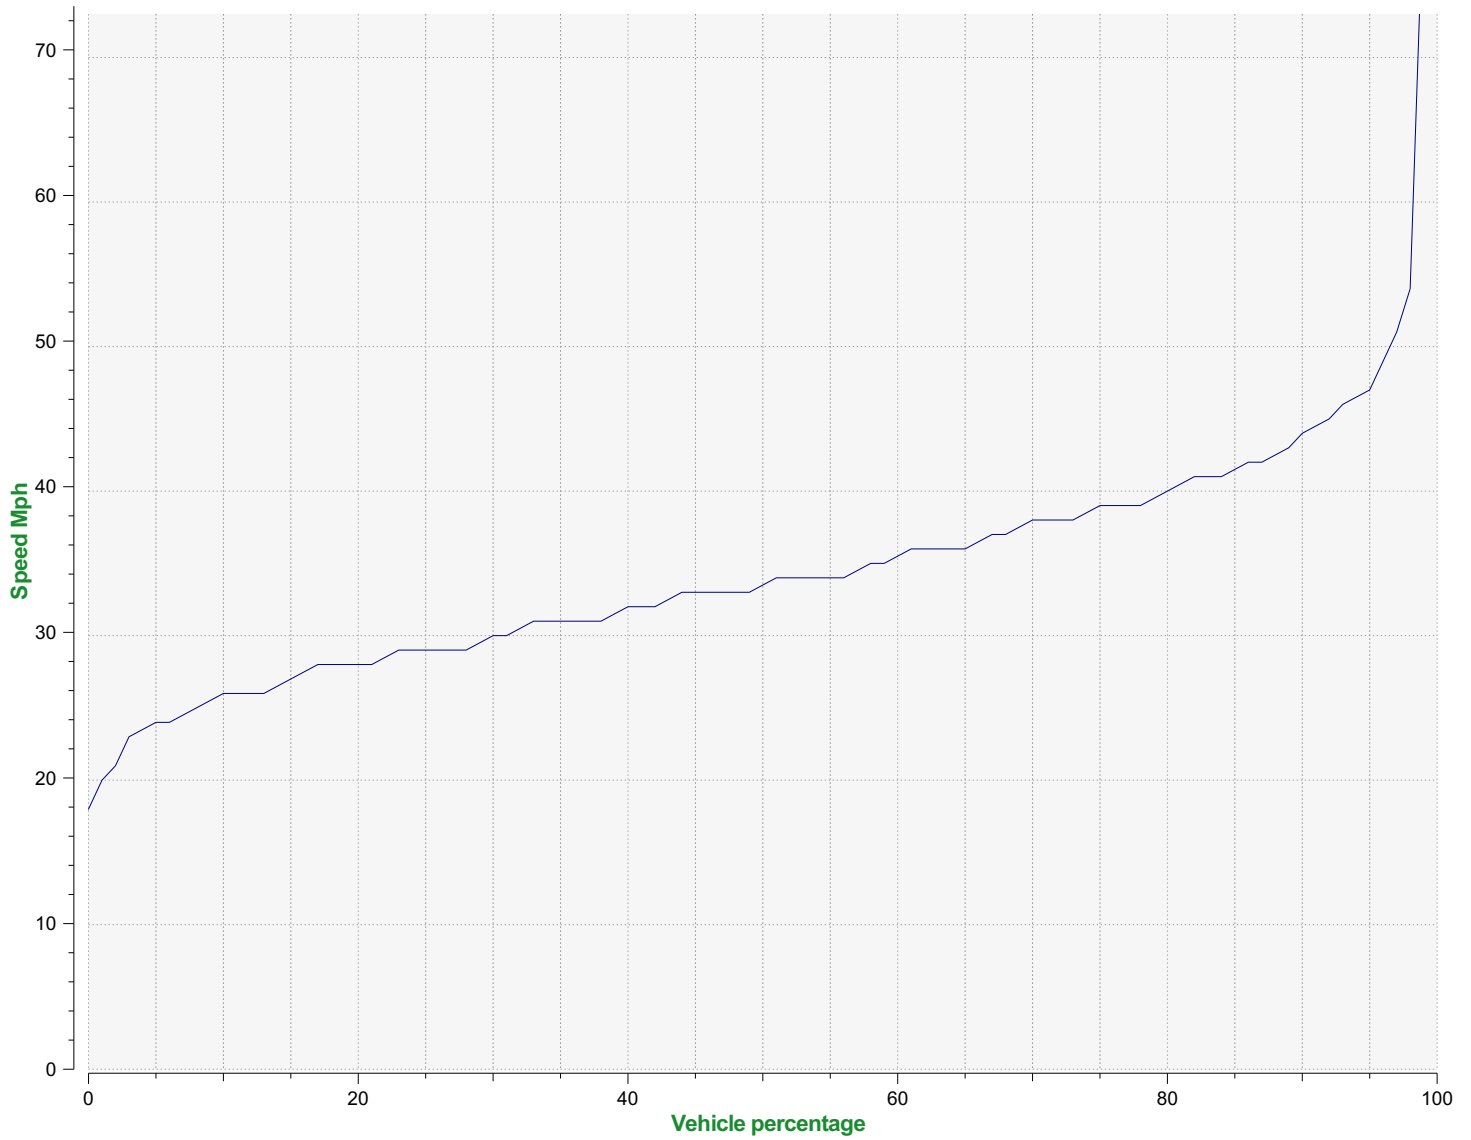

Location:

Comments:

Incoming vehicles

- <= 30 Mph : 8,549 - (58.28 %)
- 31 - 35 Mph : 2,955 - (20.14 %)
- 36 - 40 Mph : 1,813 - (12.36 %)
- 41 - 45 Mph : 835 - (5.69 %)
- 46 - 65 Mph (et +) : 518 - (3.53 %)

Comments:

Speed percentiles (incoming)

V30: 25.00Mph **V50:** 28.00Mph **V85:** 38.00Mph

Start date: Saturday, October 1, 2022 12:30 PM
End date: Monday, October 31, 2022 6:00 PM

Location:

Comments:

Speed percentile(outgoing)

V30: 30.00Mph **V50:** 33.00Mph **V85:** 41.00Mph

Start date: Saturday, October 1, 2022 12:30 PM
End date: Monday, October 31, 2022 6:00 PM

Location:

Comments: